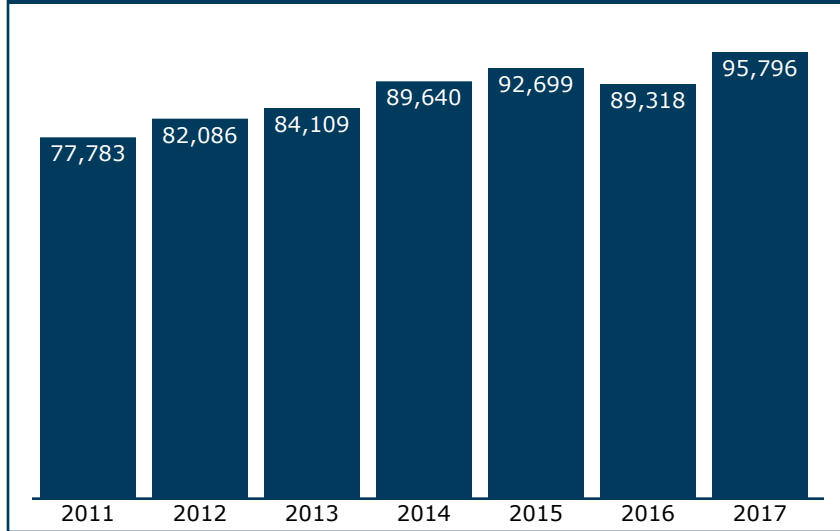

Passengers, 2011-2017

Quick recap, 2017

	Coach	Business	Total
Passengers	87,700	8,096	95,796
Average trip	255 miles	295 miles	258 miles

Top city pairs by ridership, 2017

1. New York, NY - Northampton, MA	156 mi
2. Brattleboro, VT - New York, NY	199 mi
3. Essex Jct., VT - New York, NY	356 mi
4. New York, NY - White River Jct., VT	262 mi
5. Montpelier, VT - New York, NY	324 mi
6. Greenfield, MA - New York, NY	175 mi
7. New York, NY - Waterbury-Stowe, VT	333 mi
8. Bellows Falls, VT - New York, NY	223 mi
9. Northampton, MA - Philadelphia, PA	247 mi
10. Brattleboro, VT - Essex Jct., VT	157 mi

Top city pairs by revenue, 2017

1. New York, NY - Northampton, MA	156 mi
2. Brattleboro, VT - New York, NY	199 mi
3. Essex Jct., VT - New York, NY	356 mi
4. New York, NY - White River Jct., VT	262 mi
5. Montpelier, VT - New York, NY	324 mi
6. Greenfield, MA - New York, NY	175 mi
7. Northampton, MA - Philadelphia, PA	247 mi
8. New York, NY - Waterbury-Stowe, VT	333 mi
9. Essex Jct., VT - Washington, DC	582 mi
10. Washington, DC - White River Jct., VT	488 mi

At a glance

Part of Amtrak's State Supported sector

Daily service: 32 cities in 9 states +DC

Population of service area

Within 25 miles: 33,839,392

Within 50 miles: 42,568,380

Longest segment traveled: 606 miles