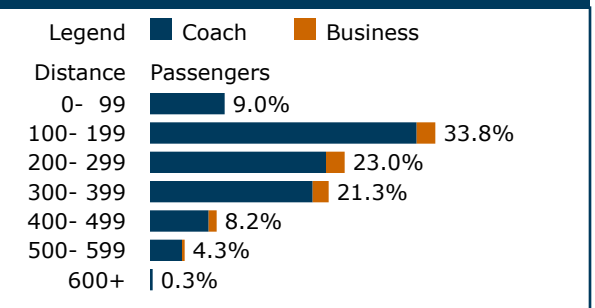

Trips by length, 2017

Activity by station

	2015	2016	2017
Amherst	4,161		
Baltimore	1,962	1,876	1,787
BWI Airport	917	861	820
Bellows Falls	4,749	4,466	4,718
Berlin	344	306	361
Brattleboro	18,580	16,000	16,345
Bridgeport	1,334	1,213	1,478
Claremont	2,117	2,474	2,560
Essex Jct.	21,022	18,628	19,564
Greenfield	5,315	5,885	6,190
Hartford	2,632	2,614	3,204
Holyoke	25	1,203	1,487
Meriden	494	408	434
Metropark	335	310	287
Montpelier	8,723	7,667	8,046
New Carrollton	558	599	650
New Haven	4,515	4,631	4,378
New York	38,157	37,680	43,652
Newark	1,806	1,839	1,988
Northampton	11,917	17,197	19,588
Philadelphia	7,559	7,995	8,470
Randolph	2,072	1,940	1,833
St. Albans	4,062	3,355	3,742
Springfield	3,715	2,865	2,637
Stamford	2,769	2,563	2,582
Trenton	1,534	1,545	1,447
Wallingford	367	409	424
Washington	7,812	7,322	7,481
Waterbury-Stowe	5,837	5,331	5,738
White River Jct.	14,540	13,717	13,367
Wilmington	1,630	1,527	1,632
Windsor Locks	398	421	428
Windsor--Mt. Ascutney	1,208	1,165	1,200

RAILPASSENGERS
ASSOCIATION

1200 G St NW, Ste 240
Washington, DC 20005
(202) 408-8362
railpassengers.org